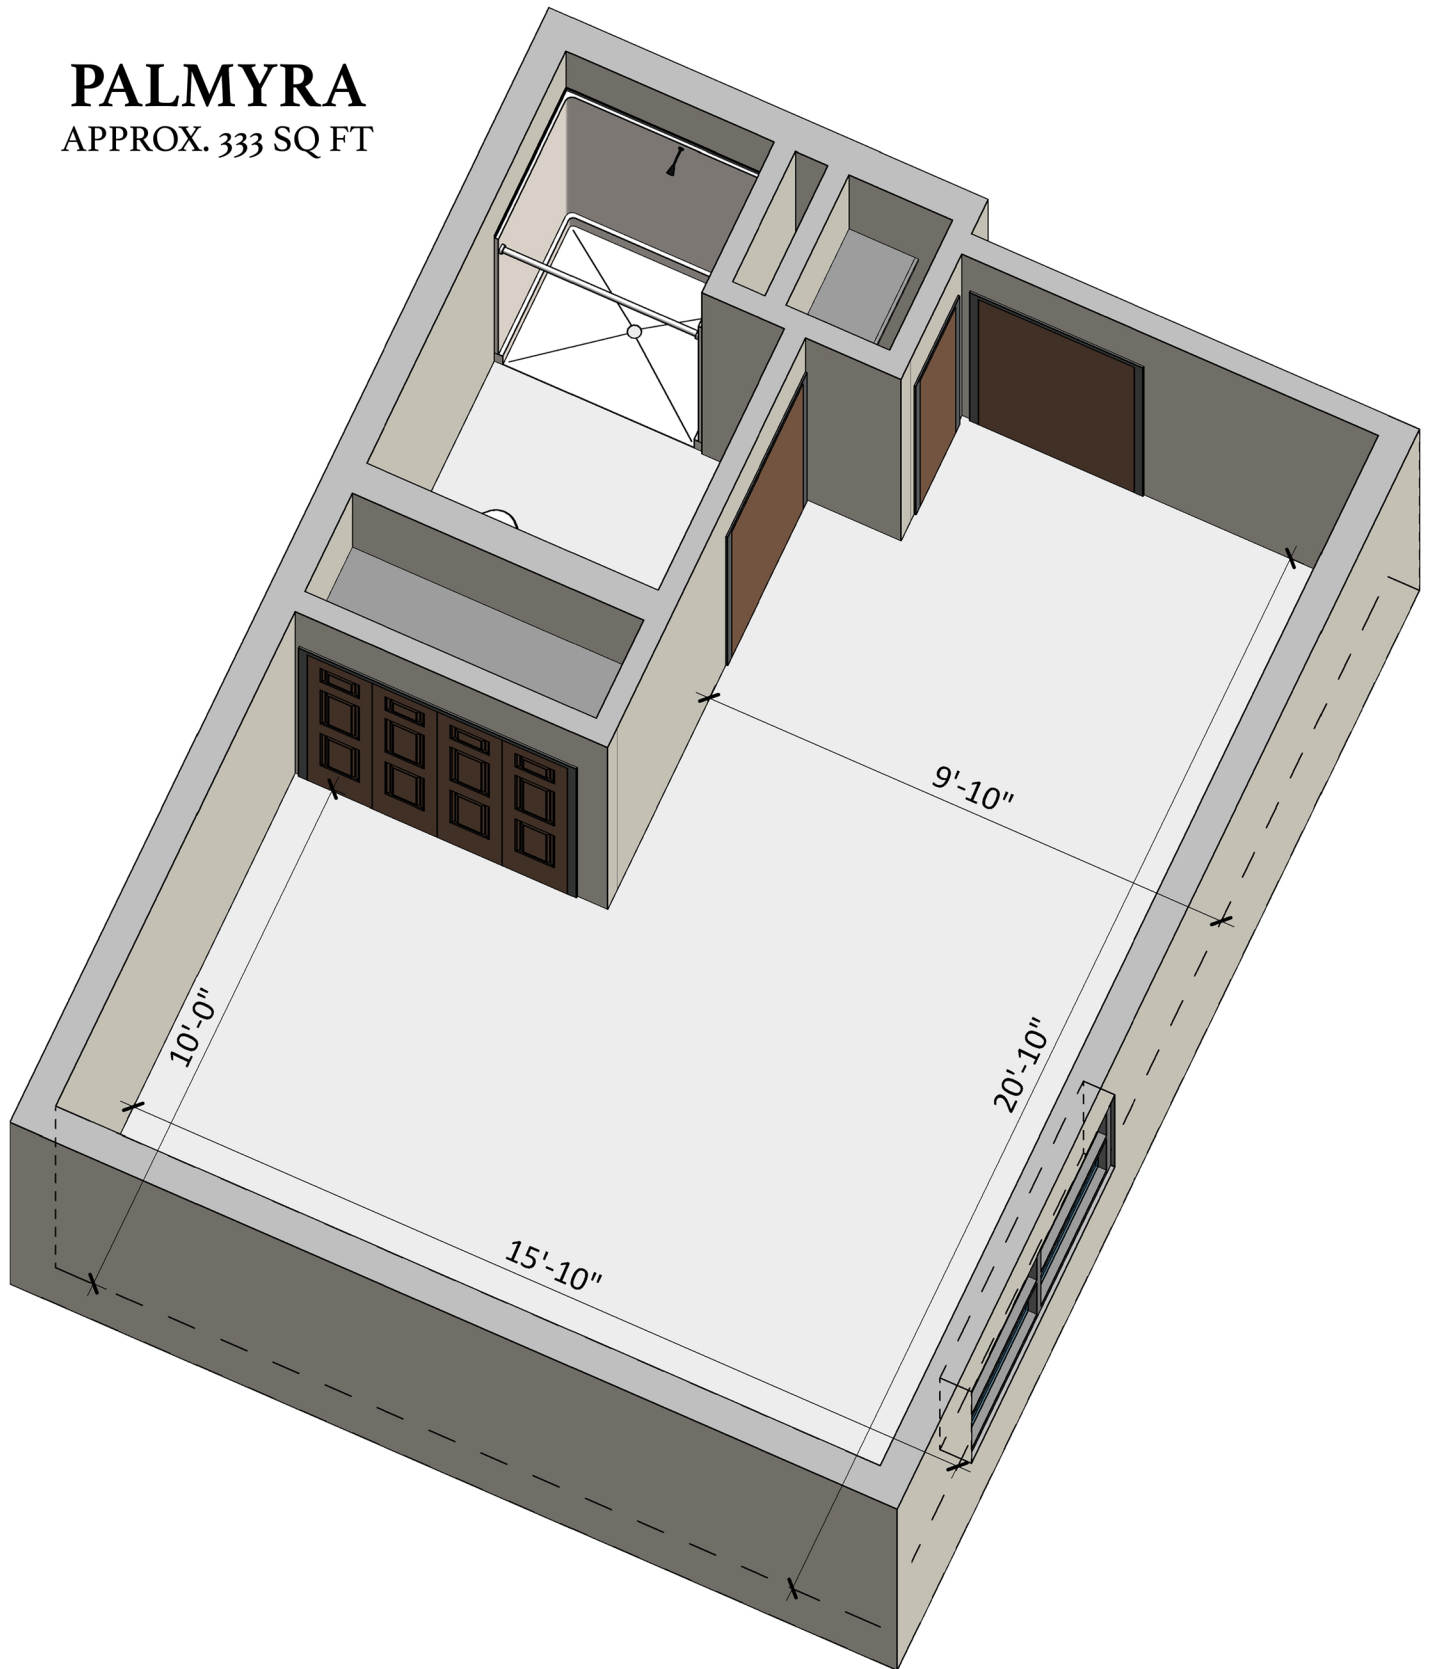

PALMYRA

APPROX. 333 SQ FT

**Columbia
Cottage**
ASSISTED LIVING

Columbia Cottage is a Horst Group Inc. community.

Hershey

103 Larkspur Drive, Palmyra, PA 17078
717-832-2900
ColumbiaCottage.com