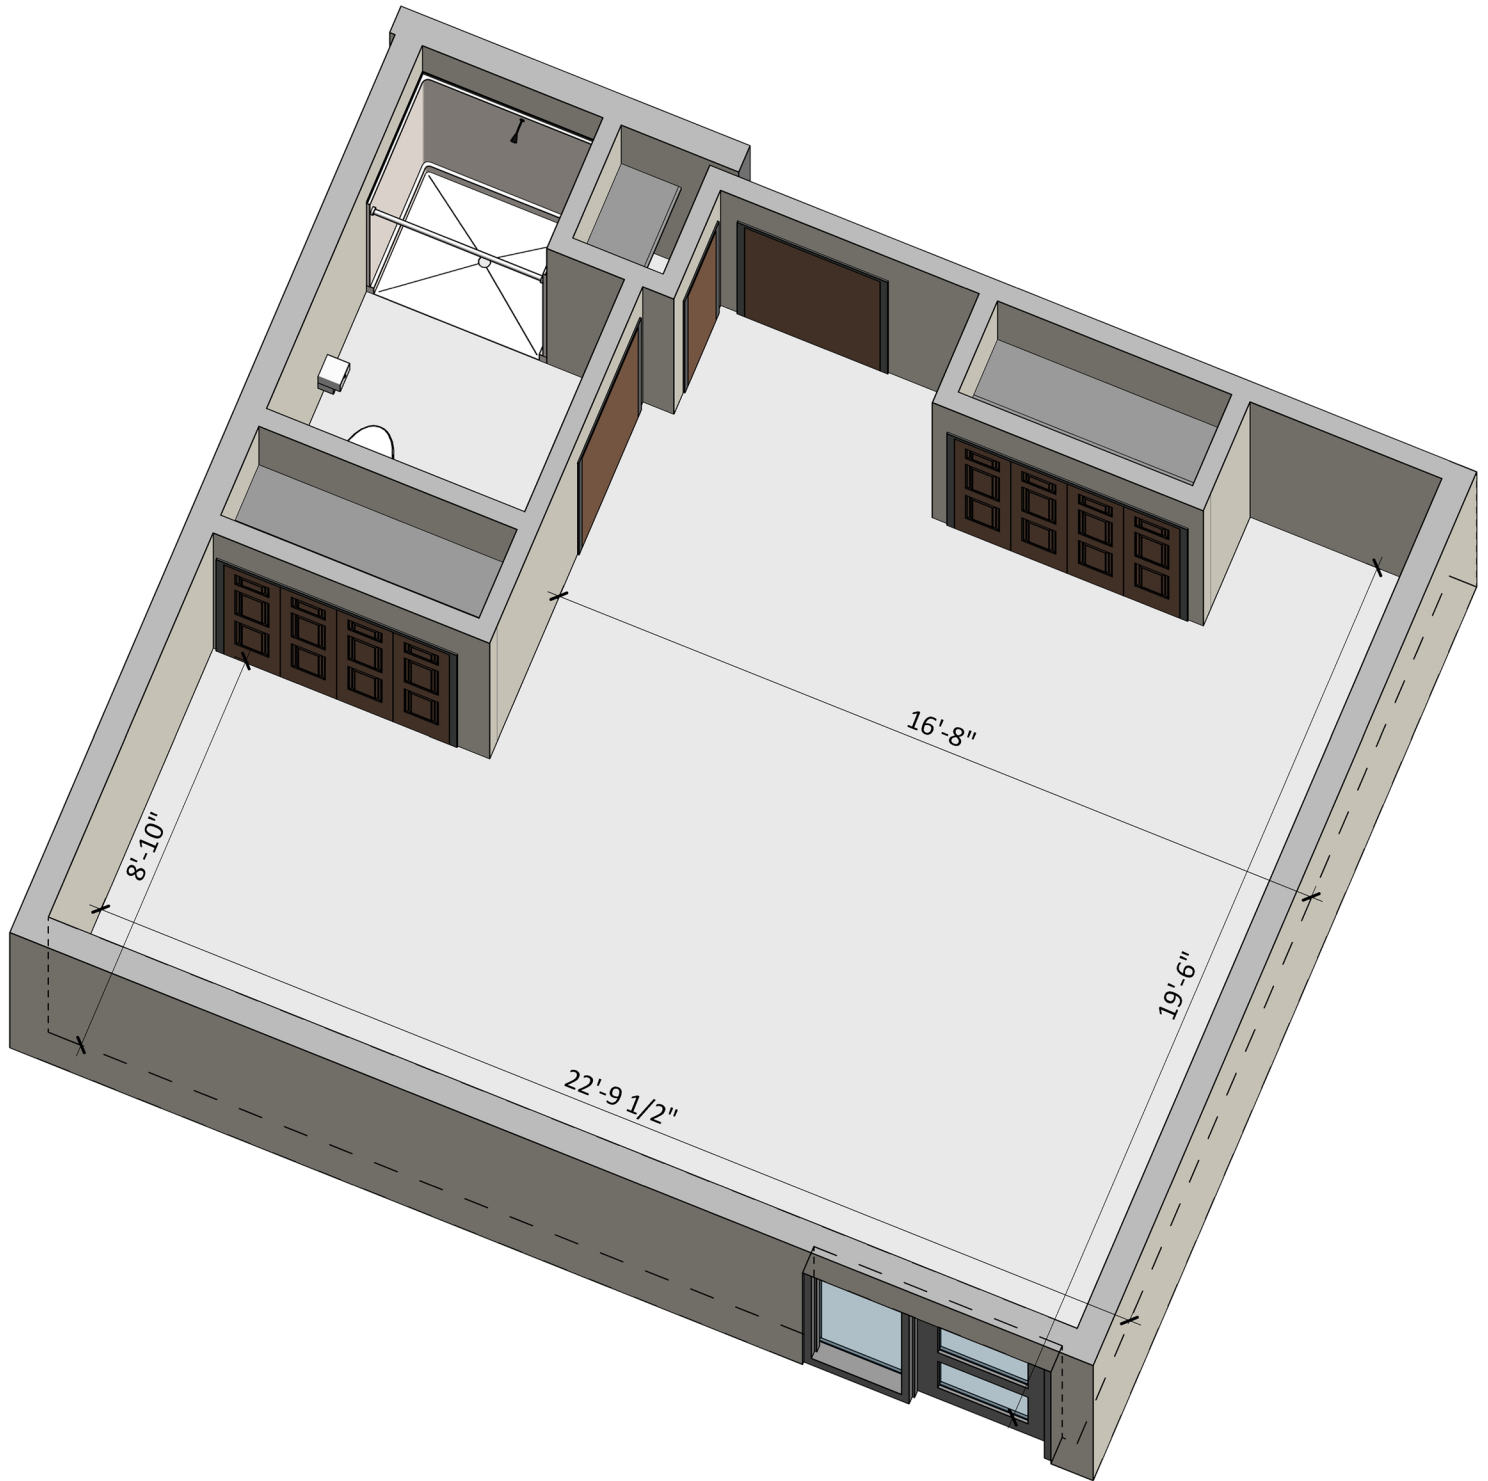

# LEXINGTON

APPROX. 448 SQ FT

**Columbia  
Cottage**

ASSISTED LIVING

Columbia Cottage is a Horst Group Inc. community.