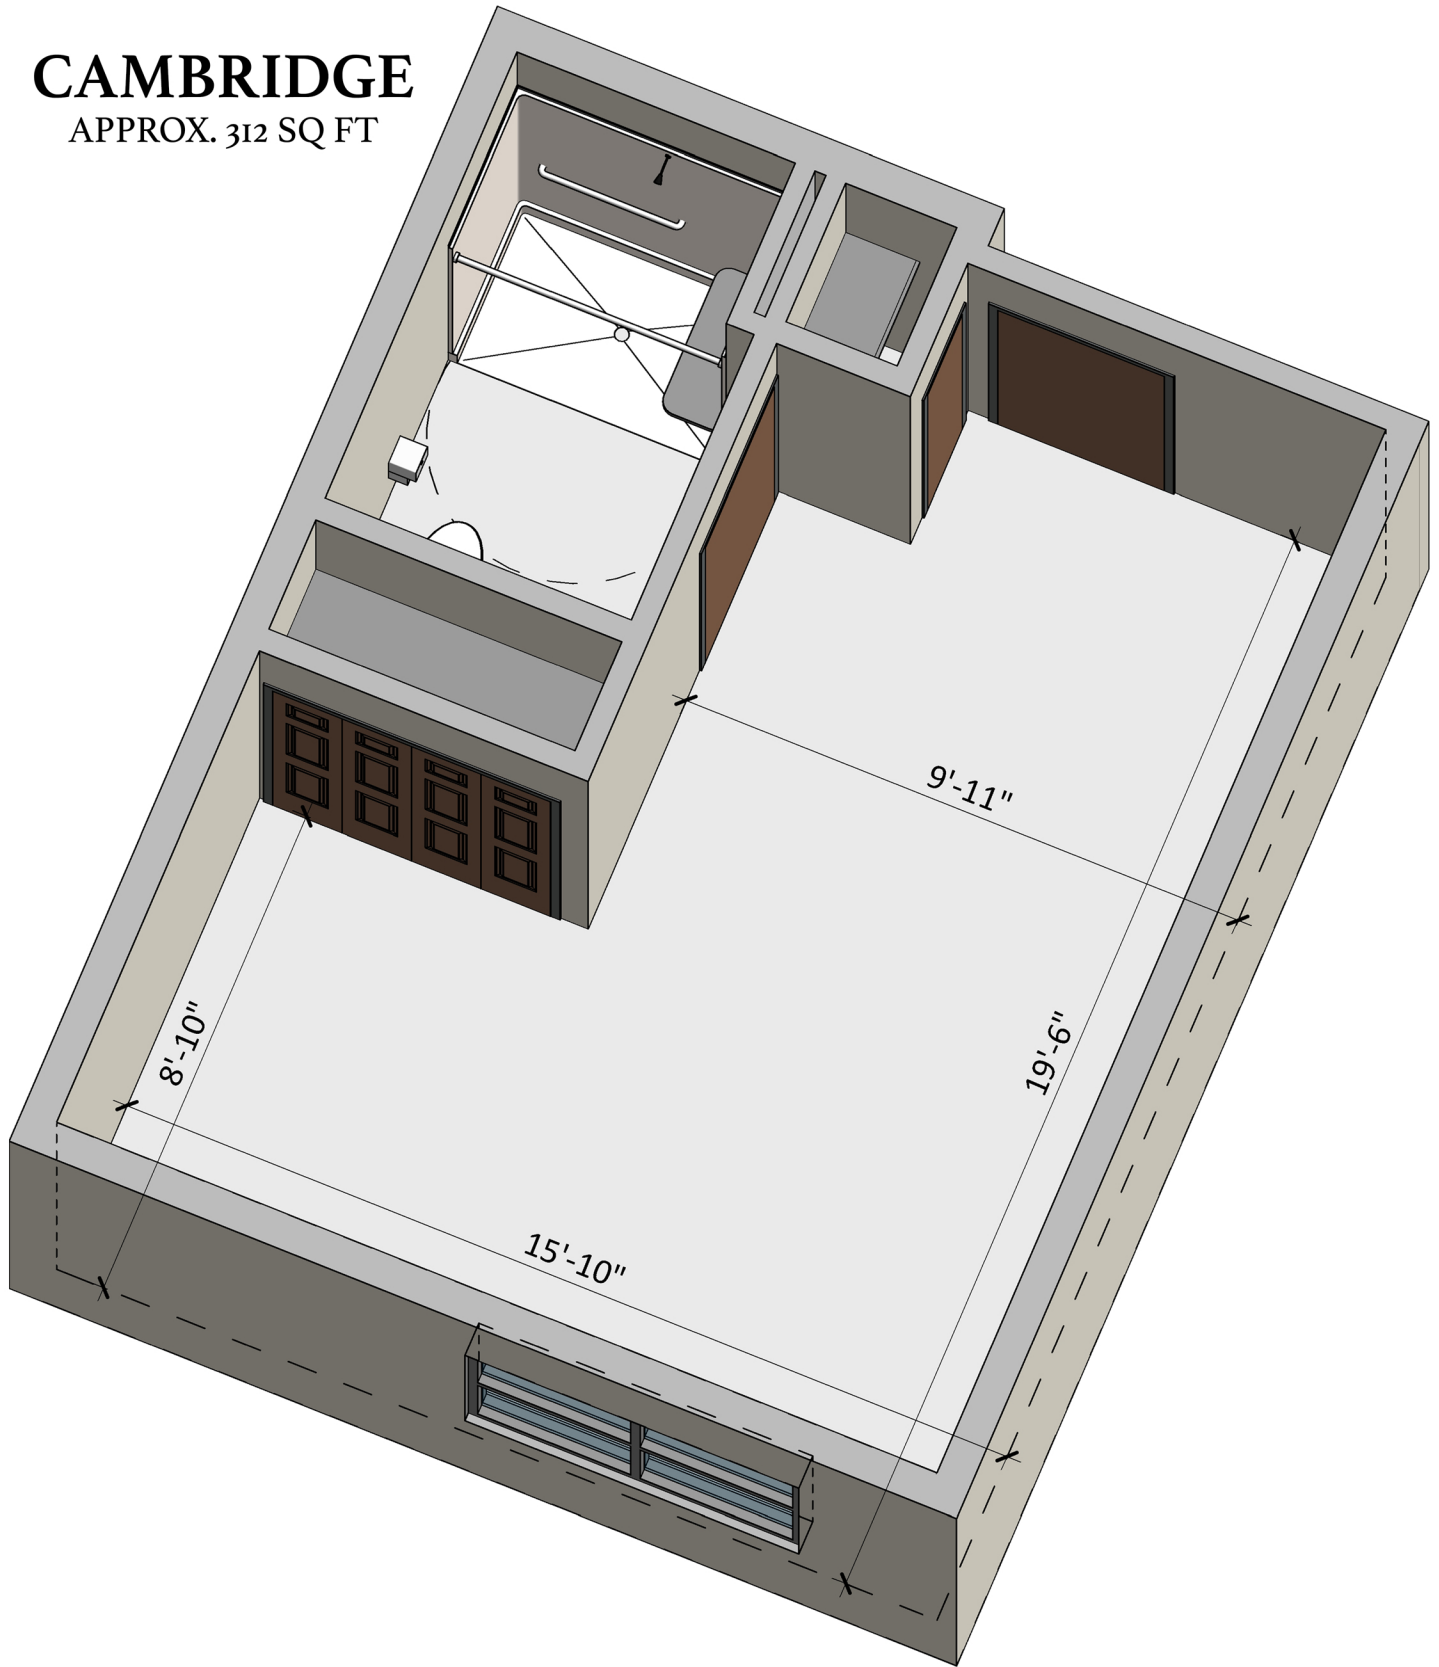

CAMBRIDGE

APPROX. 312 SQ FT

**Columbia
Cottage**

ASSISTED LIVING

Columbia Cottage is a Horst Group Inc. community.

Hershey

103 Larkspur Drive, Palmyra, PA 17078

717-832-2900