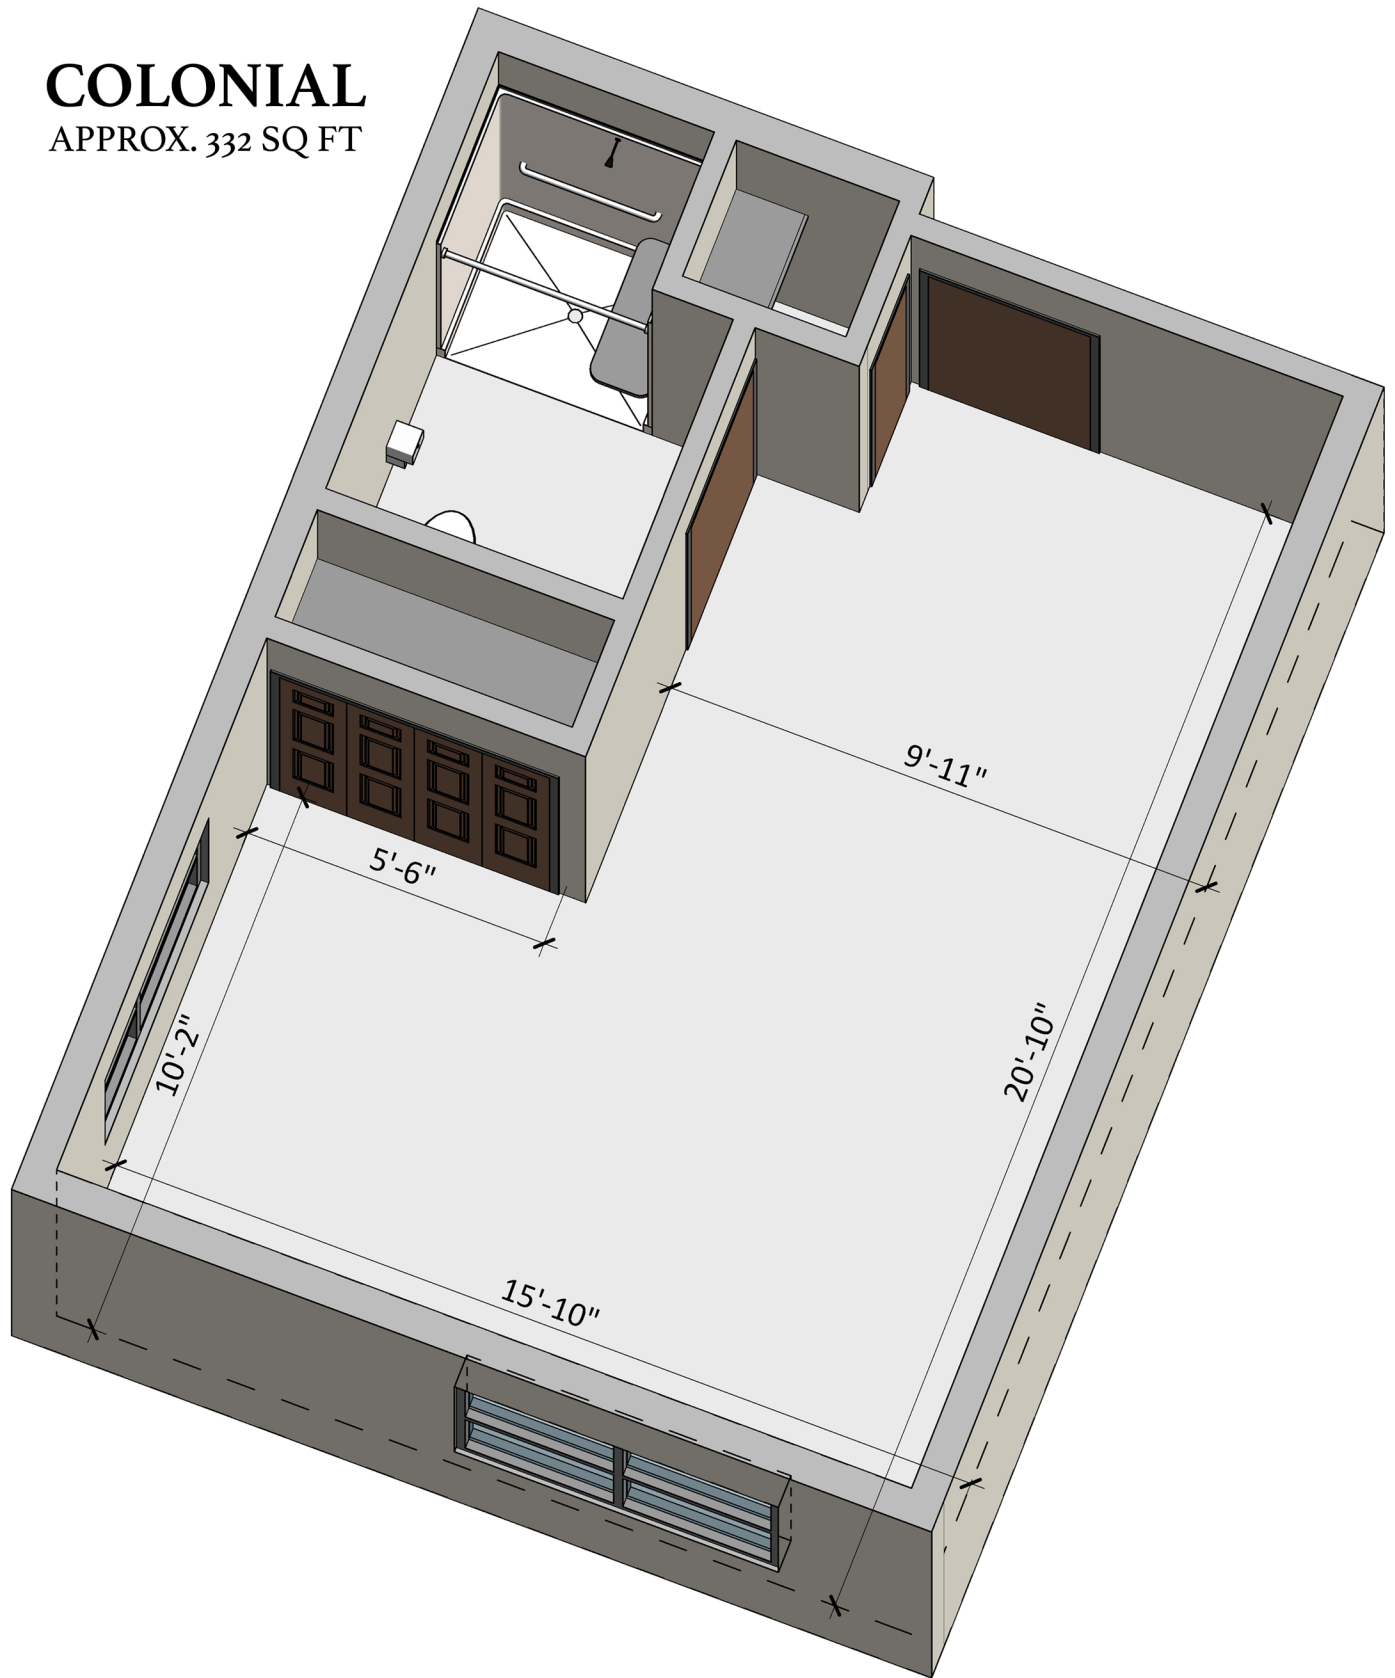

COLONIAL

APPROX. 332 SQ FT

Columbia Cottage is a Horst Group Inc. community.

Collegeville

901 East Main Street, Collegeville, PA 19426
610-409-8910
ColumbiaCottage.com