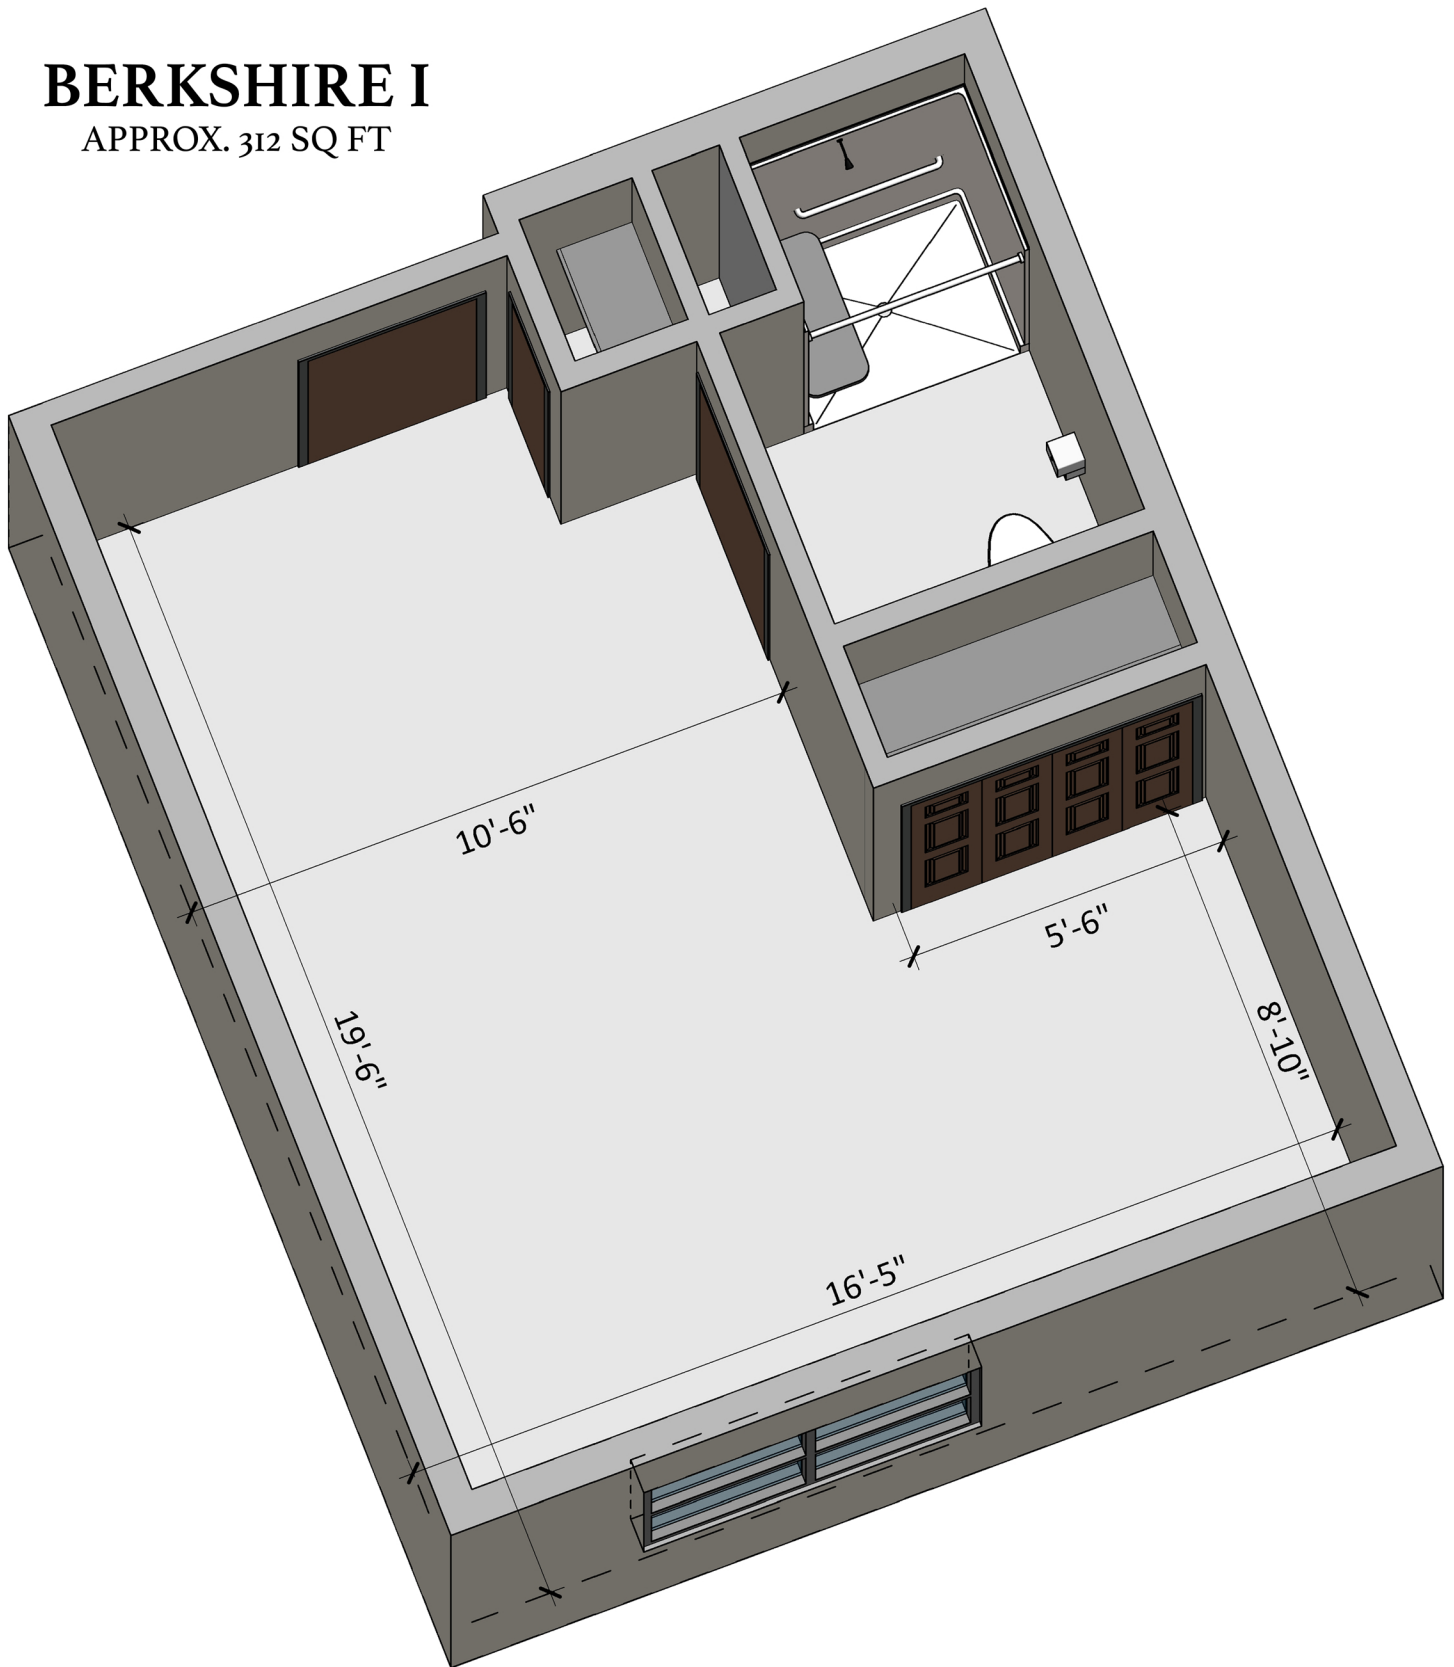

BERKSHIRE I

APPROX. 312 SQ FT

**Columbia
Cottage**

ASSISTED LIVING

Columbia Cottage is a Horst Group Inc. community.

Collegeville

901 East Main Street, Collegeville, PA 19426

610-409-8910